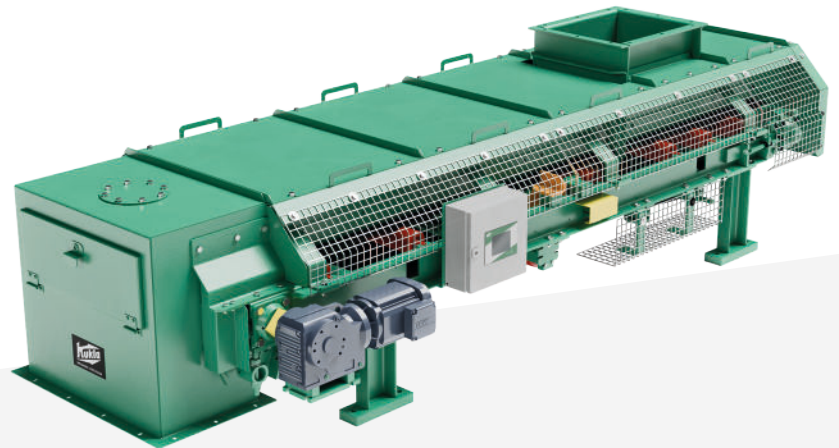

BELT SCALE EBW-A

with own belt and drive in open design or optionally with covered conveying channel

TECHNICAL DATA:

Conveying material:	Bulk materials
Conveying capacity:	1 t/h - 6000 t/h
Belt speed:	depending on the nominal capacity and the bulk density
Belt width:	300 mm up to 2800 mm
Bulk density:	100 kg/m³ - 4000 kg/m³
Granulation:	fine-grained to coarse-grained
Inclination:	horizontal up to 8 degrees increasing or decreasing
ATEX:	versions available
Accuracy:	± 0,5 - 1,0 %

stable vibration-free subconstruction

SIGNIFICANT BENEFITS:

- | test weight for an easy and quick check of the weighing accuracy
- | integrated belt steering and tensioning device
- | versatile in use
- | minimal maintenance works

FUNCTION OF THE BELT SCALE, EBW-A

Belt scales are suitable for registration of the mass flow in continuous operation. If discharge devices such as vibro feeders, rotary feeders, screw, etc. are installed upstream, they can be regulated by the belt scale. Depending on the nature of the bulk material the belt scales EBW-A are in "open" design or optionally with covered conveying channel. KUKLA-belt scales are built on a solid steel frame in order to guarantee the stability required for high-precision measuring.

Each KUKLA-standard scale is provided with a test weight device, which permits an easy and quick check of weighing accuracy within a few minutes. An integrated weight-loaded belt steering and tensioning device ensures high accuracy and high reliability.