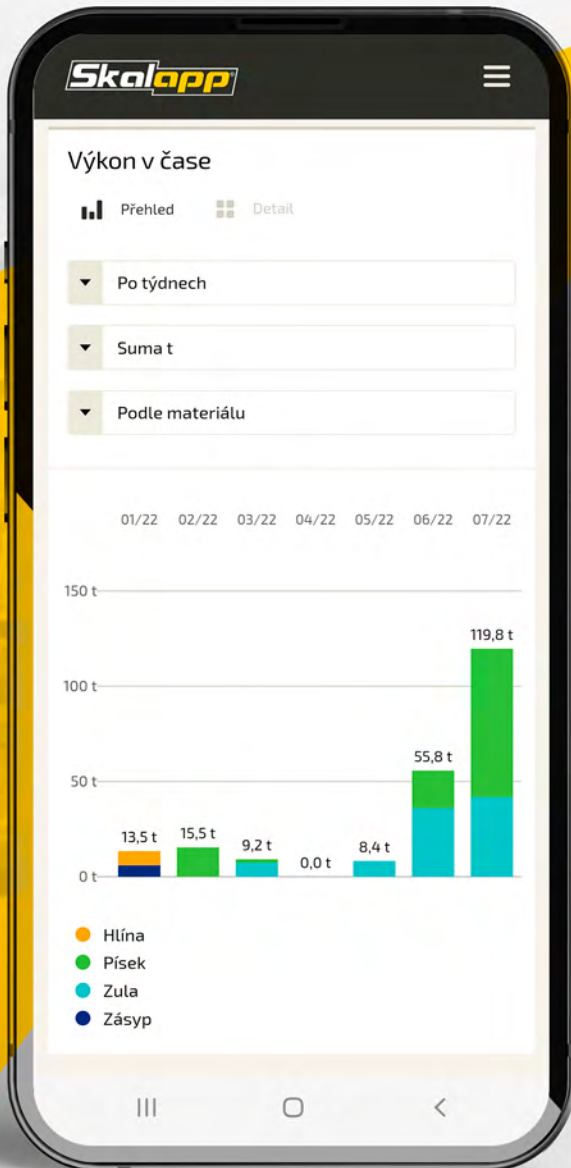

☎ +420 379 731 698

✉ info@vetrainternational.cz

vetrainternational.cz

Skalapp[®] Online

FULL REMOTE ACCESS...
ALL SCALES,
ALL LOCATIONS

Skalapp Online is an optional cloud service that can be activated for all SKALAPP scales via a SIM card or WiFi.

Upon activation, you can access complete, up-to-date weighing data from all of your scales, at all locations, from your computer or mobile phone.

Timely, securely, conveniently.

BENEFITS

Remote access

- Current weighing data from every scale at every location